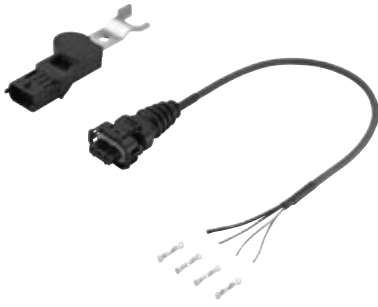

5WK90554Z

Camshaft Sensor (CaSS)

- Cable Length [mm] (T29): 350
- Colour of the connector (T30): Black (T35)
- Number of the Poles (T39): 3

OPEL

ASTRA F Hatchback (53_, 54_, 58_, 59_); ASTRA F (56_, 57_); ASTRA F Estate (51_, 52_);
ASTRA F Convertible (53_B); CALIBRA A (85_); OMEGA B (25_, 26_, 27_);
OMEGA B Estate (21_, 22_, 23_); VECTRA B Hatchback (38_); VECTRA B (36_);
VECTRA B Estate (31_)

VAUXHALL

ASTRA Mk III (F); ASTRA Mk III (F) Hatchback; ASTRA Mk III (F) Estate; ASTRA Mk III (F) Convertible;
ASTRA Mk IV (G); ASTRA Mk IV (G) Hatchback; ASTRA Mk IV (G) Estate; CALIBRA; OMEGA (B);
OMEGA (B) Estate; VECTRA (B); VECTRA (B) Hatchback; VECTRA (B) Estate